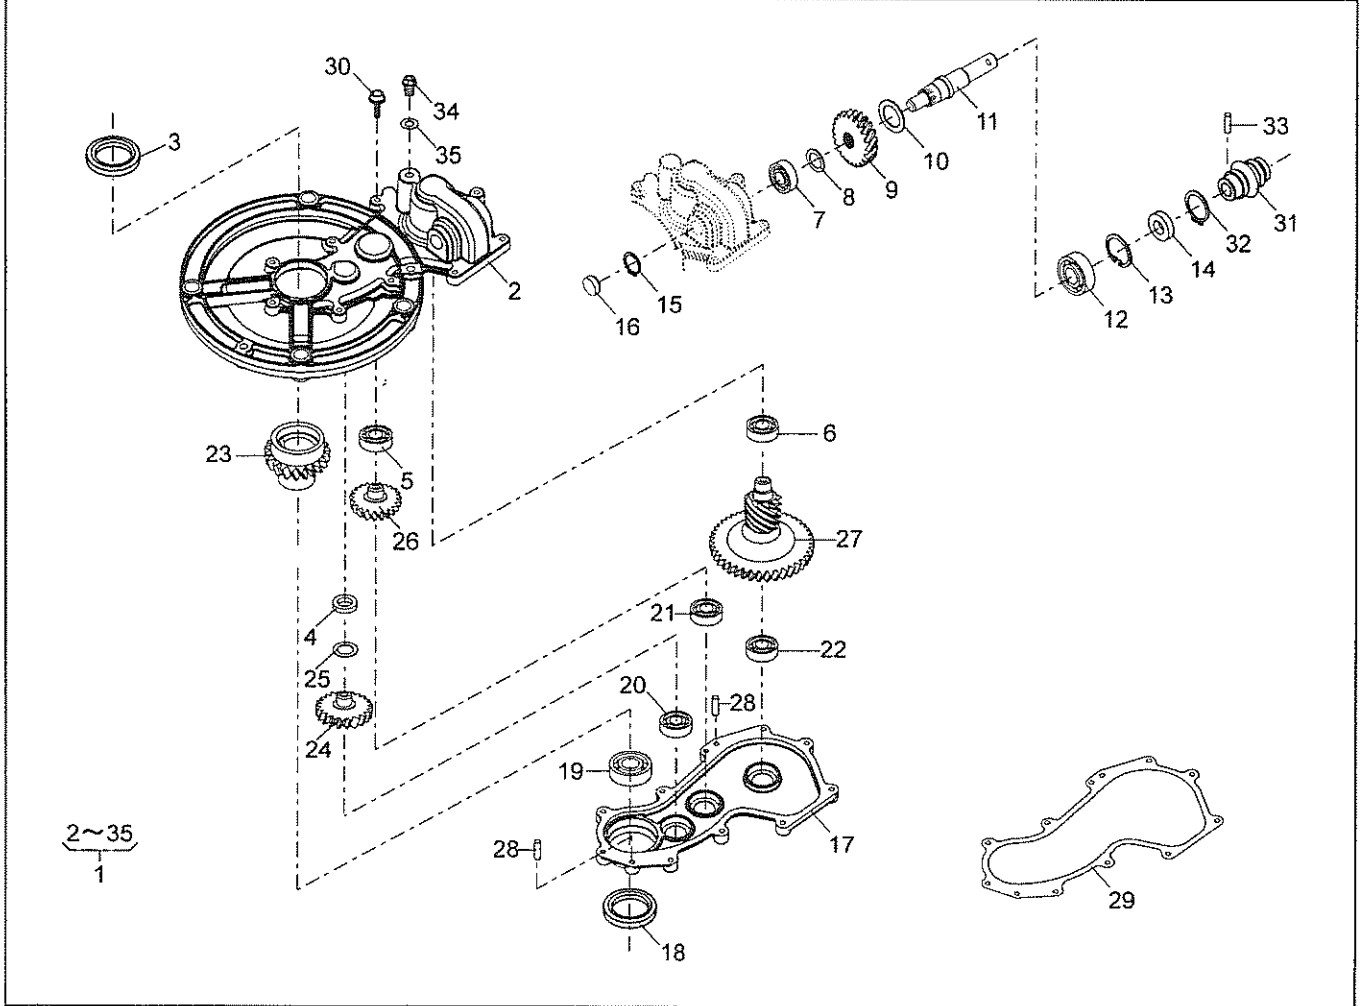

GEAR CASE ASS'Y	Date : 08. Aug, 2010	Revision : 00	Page: 1/1
-----------------	----------------------	---------------	-----------

Product code : 71008-425	Model :
--------------------------	---------

Gear case ass'y

Brand:

P.cd: 71008-425

Date: 6-Aug-2010

Revision: 00

(A):

(B):

(C):

Ref.No	Parts.No	Parts.Name	Q'ty			Remarks	Recomm(%) Lot.100
			(A)	(B)	(C)		
1	71008-425	GEAR CASE ASS'Y	1				
2	51001-321	GEAR CASE	1				
3	61002-206	OIL SEAL	1				
4	76007-209	BUSH	1				
5	913B6001	BEARING (6001)	1				
6	913B6001	BEARING (6001)	1				
7	913B6000	BEARING (6000)	1				
8	61024-223	SPACER	1				
9	78004-321	GEAR	1				
10	61024-224	SPACER	1				
11	64001-198	SPLINE SHAFT	1				
12	913B6001	BEARING (6001)	1				
13	811V2800	C-SNAP RING	1				
14	61002-204	OIL SEAL	1				
15	812V1000	C-SNAP RING	1				
16	91033-108	BLIND COVER	1				
17	51001-322	GEAR CASE	1				
18	61002-205	OIL SEAL	1				
19	913B6906	BEARING (6906)	1				
20	913B6001	BEARING (6001)	1				
21	913B6001	BEARING (6001)	1				
22	913B6001	BEARING (6001)	1				
23	78004-328	GEAR	1				
24	78004-319	GEAR	1				
25	68036-291	WASHER	1				
26	78004-320	GEAR	1				
27	78012-164	GEAR C.P.	1				
28	713B0616	PARALLEL PIN	2				
29	61019-238	PACKING	1				
30	423U0620	SOCKET SCREW FLANGE	10				
31	91097-101	UNIVERSAL JOINT	1				
32	812V2000	C-SNAP RING	1				
33	717B0418	PARALLEL PIN	1				
34	31057-262	HEXAGON BOLT	1				
35	214B0800	O-RING (S8)	1				