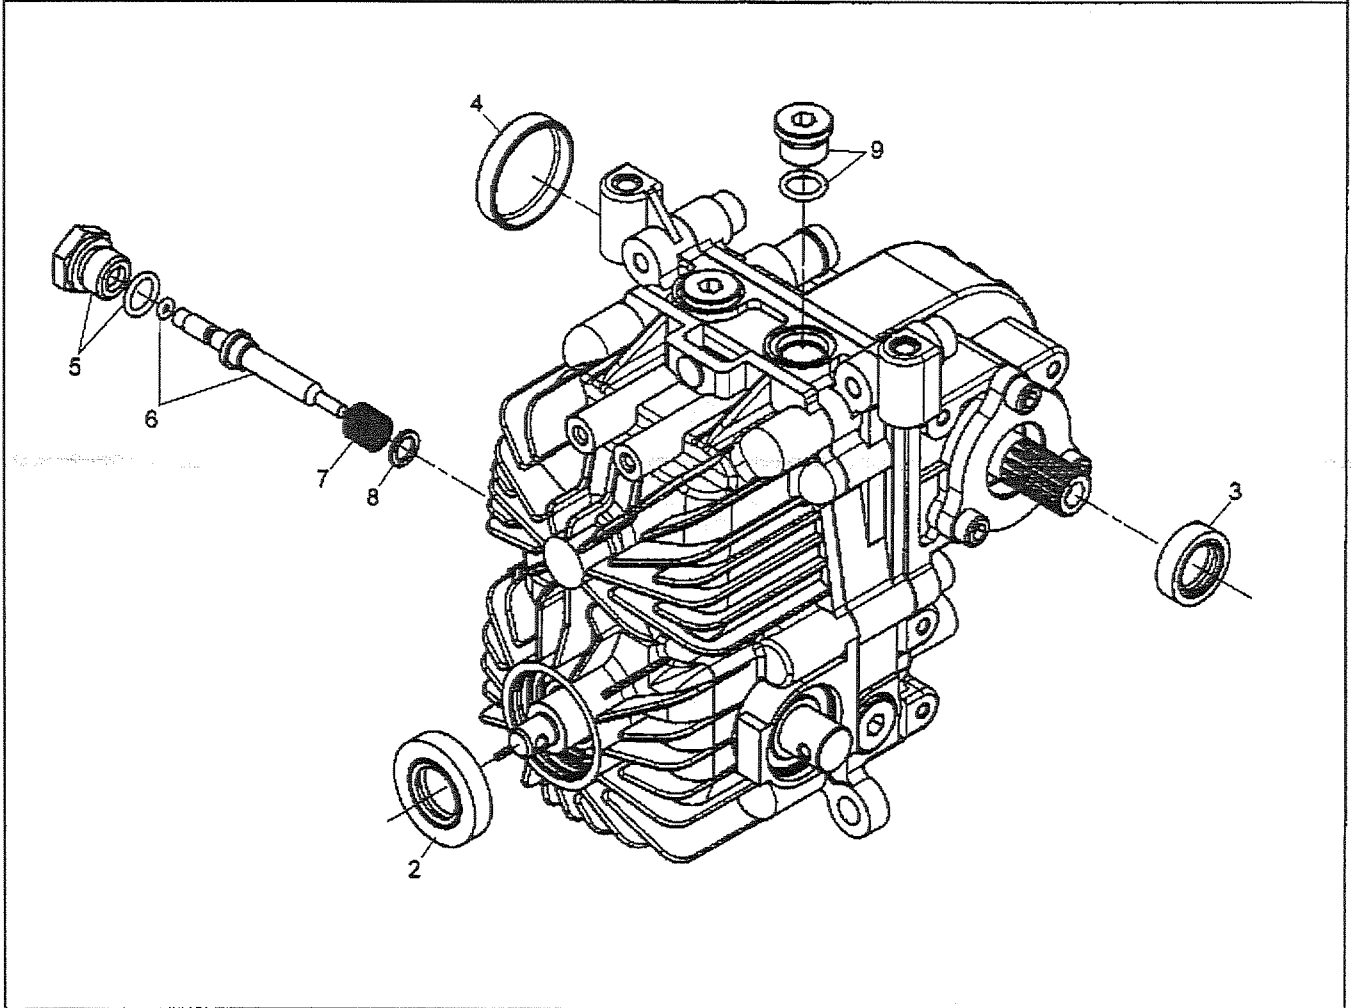

HSTASSY	Date: 17. Feb, 2012	Revision: 00	Page: 1/1
Product code: 71906-732	Model: ***